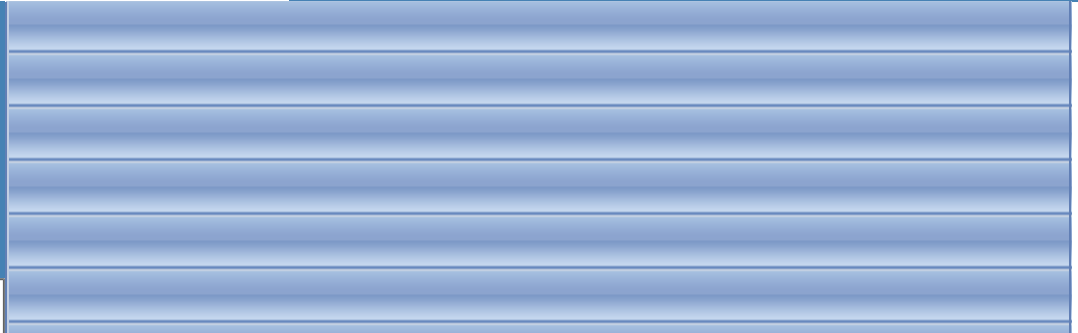

# Welcome to Navajo County

"Proudly Serving, Continuously Improving"

## Winslow (cont)

Last Updated on Oct 13, 12:56 pm

Fair

**57**

13 %

From the Northwest at 12 Gusting to 21 MPH